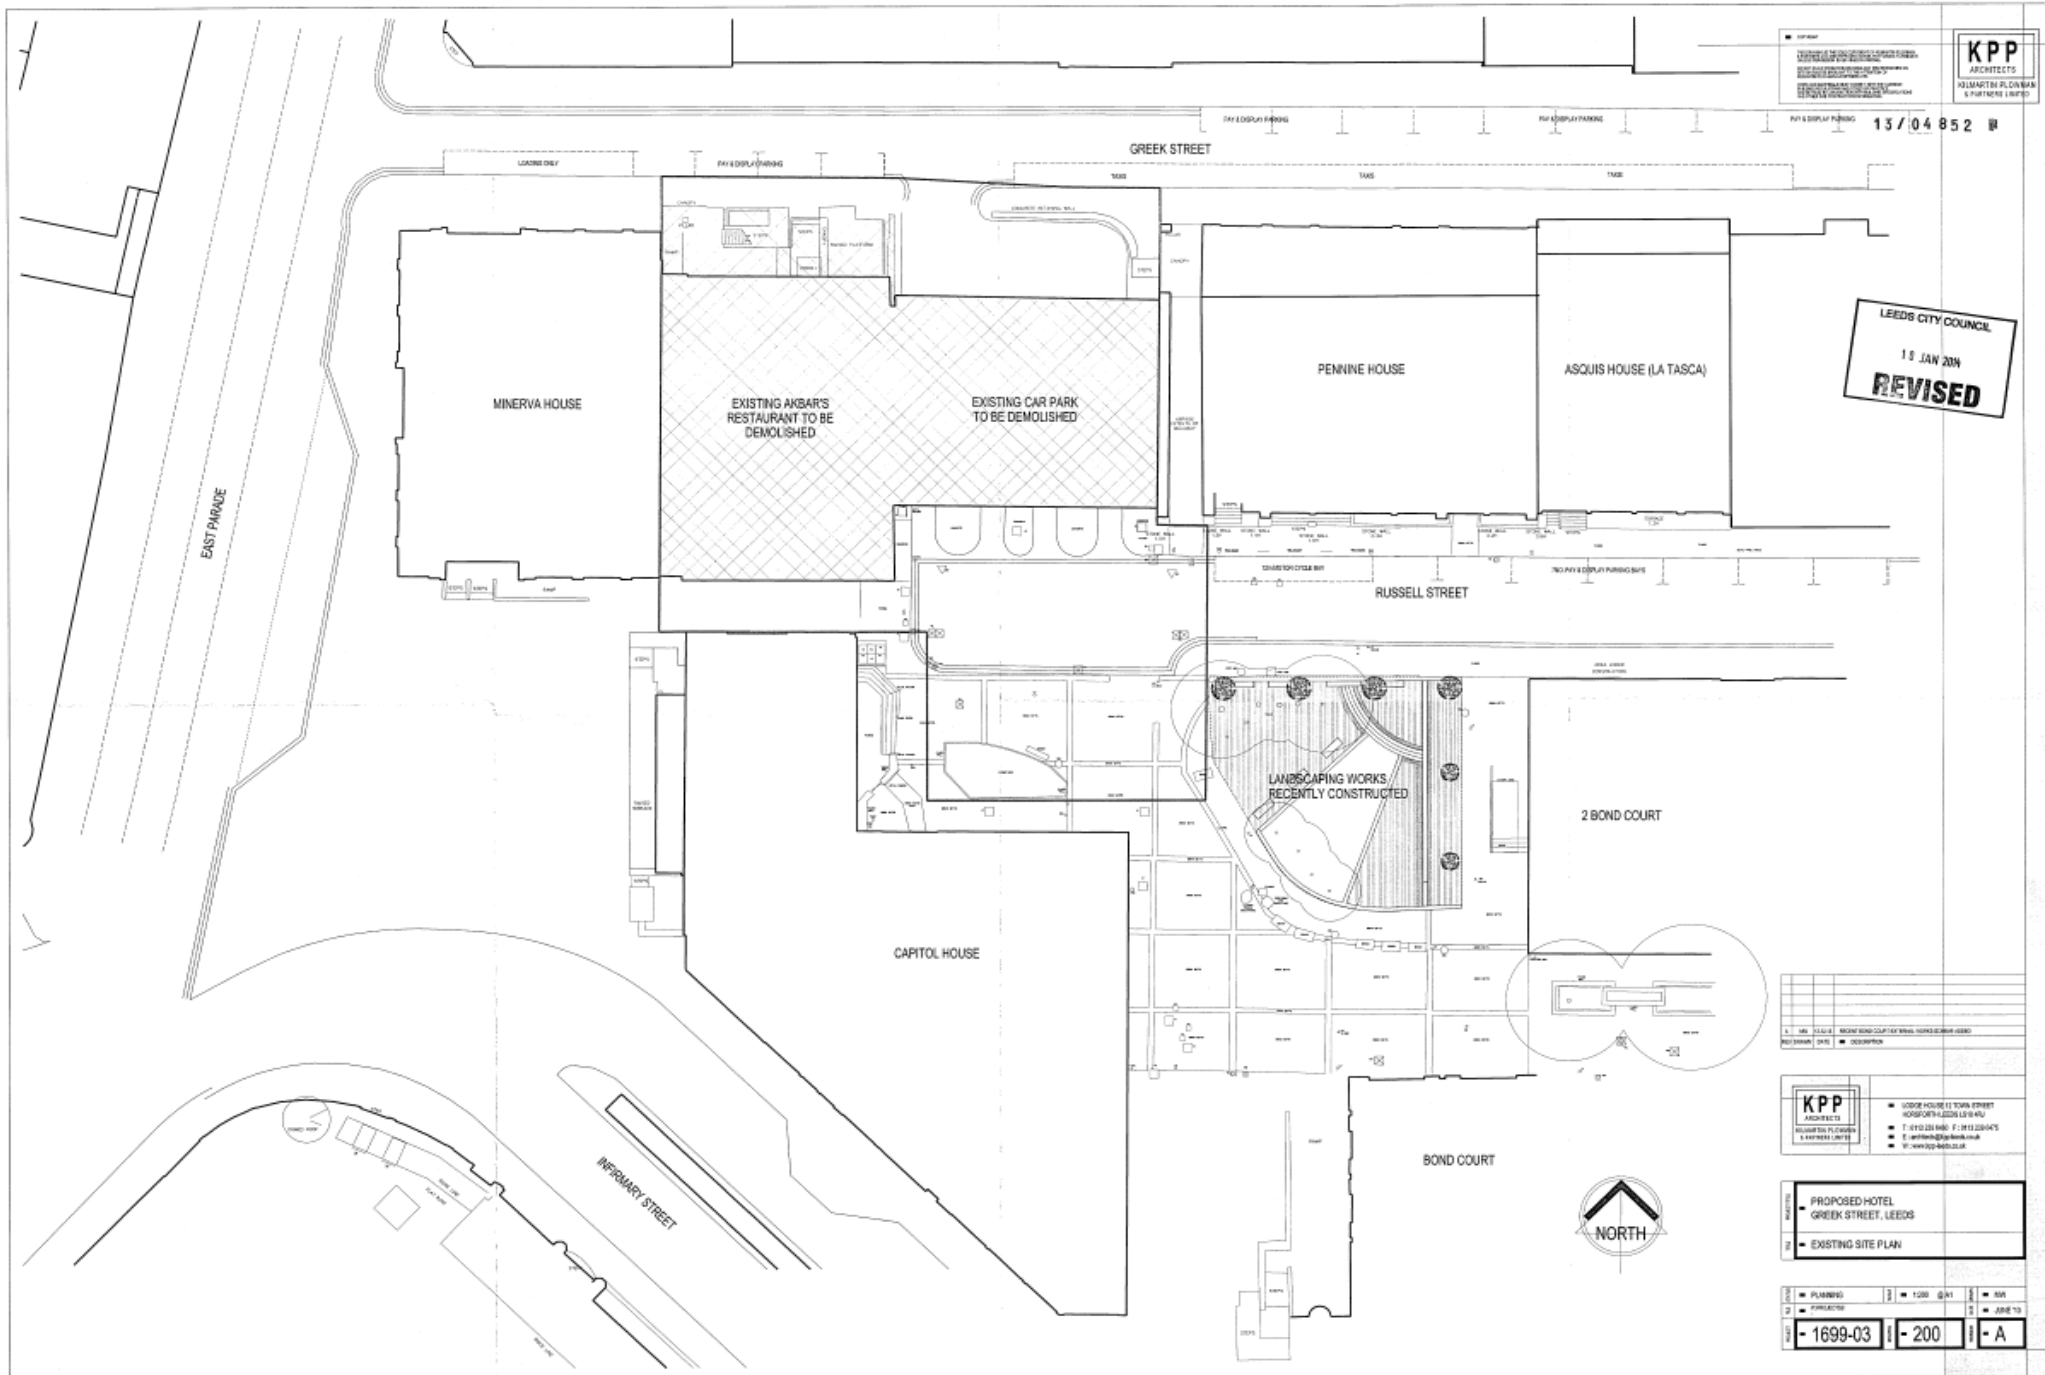

KPP ARCHITECTS
 11 MARTIN PLAZA
 LEEDS LS2 9JF

KPP
 ARCHITECTS
 11 MARTIN PLAZA
 LEEDS LS2 9JF

13 / 04 852

LEEDS CITY COUNCIL
 13 JAN 2014
REVISED

KPP
 ARCHITECTS
 11 MARTIN PLAZA
 LEEDS LS2 9JF

110000 HOURS
 110000 HOURS
 110000 HOURS
 110000 HOURS